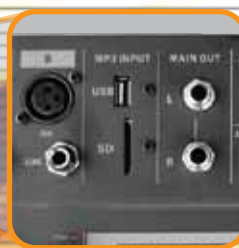

PMU-SERIES

POWER MIXER with DIGITAL EFFECT & USB INPUT

USB / SD CARD

MP3 INPUT

PMU-SERIES

Stereo Power Mixer with Digital Effect & USB Input

TECHNICAL SPECIFICATION

- 3 band EQ on all input
- 1 Aux send for external effects and monitoring
- Peak LED on all input
- PAD and PFL switch on all input
- Built in 16 program digital effect
- USB interface for MP3 input and playback
- 7 band graphic EQ

- PMU-601 : 6 Mono Input
- PMU-602 : 6 Mono + 2 Stereo Input
- PMU-801 : 8 Mono Input
- PMU-802 : 8 Mono + 2 Stereo Input
- PMU-1201 : 12 Mono Input

SPECIFICATION :	PMU-601 / PMU-602 / PMU-801 / PMU-802	PMU-1201
Power Output	150W x 2 @ 8Ω	180W x 2 @ 8Ω
.....	250W x 2 @ 4Ω	300W x 2 @ 4Ω
Frequency Response	20Hz - 20KHz	20Hz - 20KHz
T.H.D.	0.005% / 0.004% A-weighted	0.005% / 0.004% A-weighted
Signal to Noise Ratio	110dB / 112dB A-weighted	110dB / 112dB A-weighted
EQ : HIGH	+/-15dB, 12kHz	+/-15dB, 12kHz
: MID	+/-15dB, 100Hz - 8KHz	+/-15dB, 100Hz - 8KHz
: LOW	+/-15dB, 80Hz	+/-15dB, 80Hz